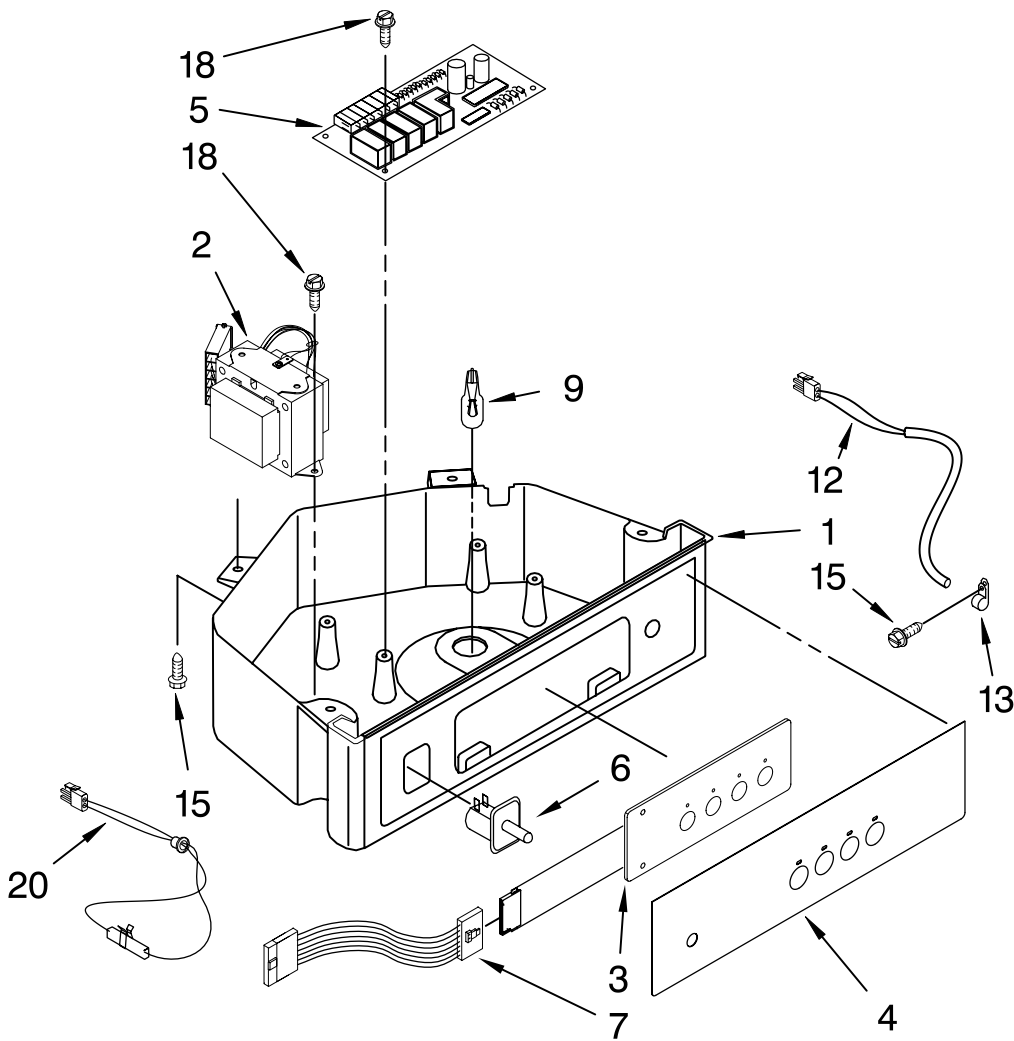

CONTROL PANEL PARTS

For Models: KUIC18PNTS1
(Stainless Steel)

Illus. No.	Part No.	DESCRIPTION
1	W10139127	Box, Control
2	2310139	Transformer
3	2304122	Assembly, Switch (ALSO ORDER #4)
4	2313693	Overlay
5	W10122069	Control Board
6	2149705	Switch, Plunger Grid/ Light
7	2187585	Wire Assy--Active Overlay Jumper
9	745362	Bulb
12	2313633	Thermostat, Bin
13	2185825	Clamp
15	3400884	Screw 8-18 x 5/8
18	3400850	Screw 8-16 x 3/8
20	2313635	Thermister, Ice Control

FOR ORDERING INFORMATION REFER TO PARTS PRICE LIST